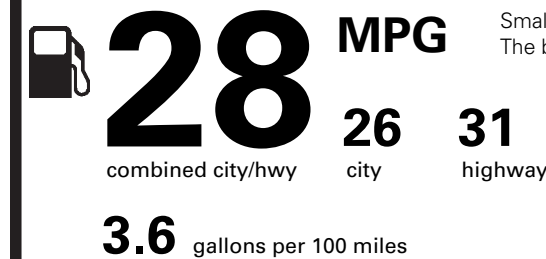

695.00

NO CHARGE

PRICE INFORMATION

BASE PRICE	\$28,605.00
TOTAL OPTIONS/OTHER	695.00
TOTAL VEHICLE & OPTIONS/OTHER	29,300.00
DESTINATION & DELIVERY	1,245.00

EPA DOT Fuel Economy and Environment

Gasoline Vehicle

Fuel Economy

Small SUVs range from 16 to 120 MPG. The best vehicle rates 136 MPGe.

You save
\$250

in fuel costs over 5 years compared to the average new vehicle.

Annual fuel cost
\$1,450

Fuel Economy & Greenhouse Gas Rating (tailpipe only) Smog Rating (tailpipe only)