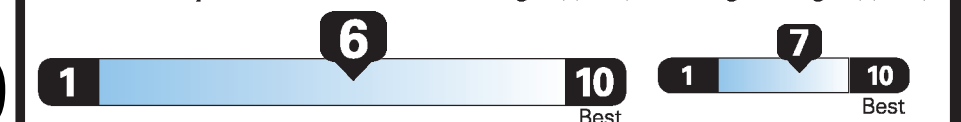

Fuel Economy

Small SUVs range from 16 to 120 MPG. The best vehicle rates 136 MPGe.

You save
\$250

in fuel costs over 5 years compared to the average new vehicle.

Annual fuel cost
\$1,450

Fuel Economy & Greenhouse Gas Rating (tailpipe only) Smog Rating (tailpipe only)